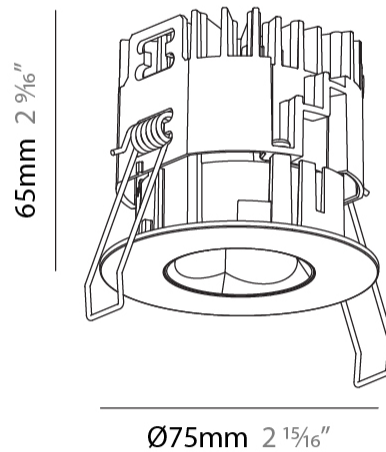

PHYSICAL

Aperture Sizes - Downlights: 1"
Shape: Round
Diameter (mm): 75
Diameter (in): 2 15/16
Height (mm): 65
Height (in): 2 9/16
Ceiling Thickness (mm): 1 - 25
Ceiling Thickness (in): 1/16 - 1 3/16
Min. Recessing Depth (mm): 70
Min. Recessing Depth (in): 2 3/4
Diffuser: Lens Pack - Spread Lens / Linear Spread Lens / Honeycomb Louver
Fixture Finish: SSR / BKV / CWI / CRY / HAB / UFT / ITA / RUA / FTG / MYG / LOD / PUS / FRO / FUP / KIA / POP / BLS / SPG / MEY / GOH / CHC / COM / ABZ / JAG / OBR / MOS / ROR
Fixture Material: Aluminum Die Cast
Cut-out Measurements: 68mm / 2 11/16" Diameter

ELECTRICAL

Lamp Type: LED (Zhaga Standard)
Input Wattage (W): 16
Total Output Wattage (W): 14.6
Dimming: Tri-Mode (Non-Dimming and Phase Dimming (120Vac only) and 0-10V Dimming)
Driver Included: No
Driver Location: Recessed Housing
Driver Type: Constant Current - Universal
Driver Class: Class 2
Housing: See Components
Input Voltage (V): 120 - 277
Constant Current (MA): 350

LED

Color Temperature (°K): 2700 / 3000 / 3500 / 4000
Max. Delivered Lumen (lm): 1067 / 1150 / 1217 / 1220
Nominal Lumen (lm): 1393 / 1501 / 1589 / 1592
CRI: >90 CRI
Lamp Life (hrs): 50000

OPTICAL

Reflector°: 14
Adjustability: Fixed

RATINGS AND CERTIFICATIONS

Certified By: Certified for North American Standards
IP rating: IP44