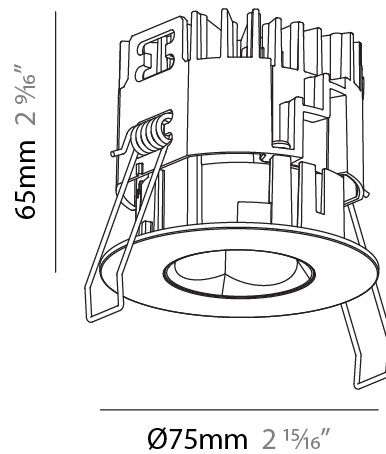

Series: Oiko Pro Round
Subseries: Oiko Pro Round Fixed
Partner: Prolicht
Division: Architectural
Installation: Recessed
Product Type: Downlight
Mounting Location: Ceiling
Light Distribution: Direct

PHYSICAL

Aperture Sizes - Downlights: 1"
Shape: Round
Diameter (mm): 75
Diameter (in): 2 ¹⁵/₁₆"
Height (mm): 65
Height (in): 2 ⁹/₁₆"
Ceiling Thickness (mm): 1 - 25
Ceiling Thickness (in): 1/16 - 1 3/16
Min. Recessing Depth (mm): 70
Min. Recessing Depth (in): 2 ³/₄"
Diffuser: Lens Pack - Spread Lens / Linear Spread Lens / Honeycomb Louver
Fixture Finish: SSR / BKV / CWI / CRY / HAB / UFT / ITA / RUA / FTG / MYG / LOD / PUS / FRO / FUP / KIA / POP / BLS / SPG / MEY / GOH / CHC / COM / ABZ / JAG / OBR / MOS / ROR
Fixture Material: Aluminum Die Cast
Cut-out Measurements: 68mm / 2 11/16" Diameter

ELECTRICAL

Lamp Type: LED (Zhaga Standard)
Input Wattage (W): 14
Total Output Wattage (W): 12.7
Dimming: Dali Dimming
Driver Included: No
Driver Location: Recessed Housing
Driver Type: Constant Current - Universal (120Vac only for DALI driver)
Driver Class: Class 2
Input Voltage (V): 120 - 277
Constant Current (MA): 700

LED

Color Temperature (°K): 2700-6500 Tunable White
Max. Delivered Lumen (lm): 1129
Nominal Lumen (lm): 1460
CRI: >93 CRI
Lamp Life (hrs): 50000
Special LEDs offerings: Tunable White

OPTICAL

Reflector°: 36
Adjustability: Fixed

RATINGS AND CERTIFICATIONS

Certified By: Certified for North American Standards
IP rating: IP20