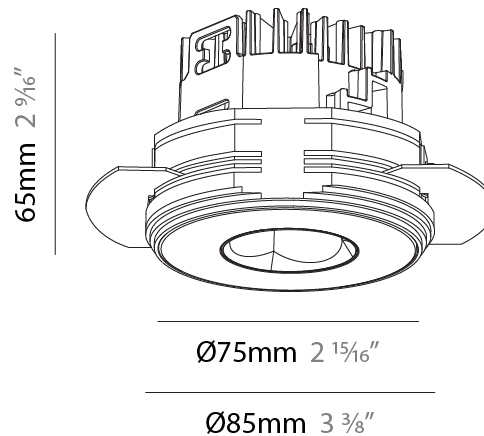

PHYSICAL

Aperture Sizes - Downlights: 1"
Shape: Round
Diameter (mm): 75
Diameter (in): 2 15/16
Height (mm): 65
Height (in): 2 9/16
Ceiling Thickness (mm): 10 / 12.5 / 15 / 25
Ceiling Thickness (in): 3/8 or 1/2 or 9/16 or 1
Min. Recessing Depth (mm): 70
Min. Recessing Depth (in): 2 3/4
Diffuser: Lens Pack - Spread Lens / Linear Spread Lens / Honeycomb Louver
Fixture Finish: SSR / BKV / CWI / CRY / HAB / UFT / ITA / RUA / FTG / MYG / LOD / PUS / FRO / FUP / KIA / POP / BLS / SPG / MEY / GOH / CHC / COM / ABZ / JAG / OBR / MOS / ROR
Fixture Material: Aluminum Die Cast
Cut-out Measurements: 68mm / 2 11/16" Diameter

ELECTRICAL

Lamp Type: LED (Zhaga Standard)
Input Wattage (W): 15
Total Output Wattage (W): 13.6
Dimming: Tri-Mode (Non-Dimming and Phase Dimming (120Vac only) and 0-10V Dimming)
Driver Included: No
Driver Location: Recessed Housing
Driver Type: Constant Current - Universal
Driver Class: Class 2
Input Voltage (V): 120 - 277
Constant Current (MA): 350

LED

Color Temperature (°K): 2700 / 3000 / 3500 / 4000
Max. Delivered Lumen (lm): 1295 / 1377 / 1442 / 1455
Nominal Lumen (lm): 1566 / 1665 / 1743 / 1759
CRI: >90 CRI
Lamp Life (hrs): 50000

OPTICAL

Reflector: 34
Adjustability: Fixed

RATINGS AND CERTIFICATIONS

Certified By: Certified for North American Standards
IP rating: IP20