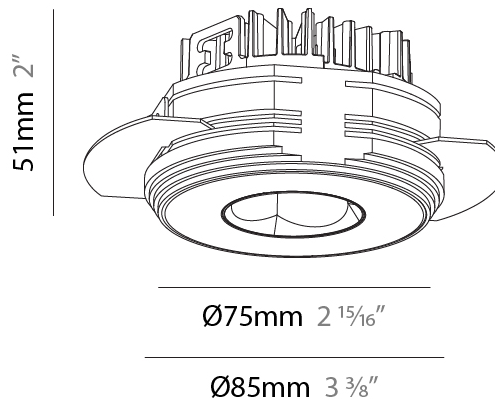

PHYSICAL

Aperture Sizes - Downlights: 1"
Shape: Round
Diameter (mm): 75
Diameter (in): 2 15/16
Height (mm): 51
Height (in): 2
Ceiling Thickness (mm): 10 / 12.5 / 15 / 25
Ceiling Thickness (in): 3/8 or 1/2 or 9/16 or 1
Min. Recessing Depth (mm): 55
Min. Recessing Depth (in): 2 3/16
Diffuser: Lens Pack - Spread Lens / Linear Spread Lens / Honeycomb Louver
Fixture Finish: SSR / BKV / CWI / CRY / HAB / UFT / ITA / RUA / FTG / MYG / LOD / PUS / FRO / FUP / KIA / POP / BLS / SPG / MEY / GOH / CHC / COM / ABZ / JAG / OBR / MOS / ROR
Fixture Material: Aluminum Die Cast
Cut-out Measurements: 86mm / 2 11/16" Diameter

ELECTRICAL

Lamp Type: LED (Zhaga Standard)
Input Wattage (W): 14
Total Output Wattage (W): 12.7
Dimming: Dali Dimming
Driver Included: No
Driver Location: Recessed Housing
Driver Type: Constant Current - Universal (120Vac only for DALI driver)
Driver Class: Class 2
Input Voltage (V): 120 - 277
Constant Current (MA): 700

LED

Color Temperature (°K): 2700-6500 Tunable White
Max. Delivered Lumen (lm): 1240
Nominal Lumen (lm): 1460
CRI: >90 CRI
Lamp Life (hrs): 50000
Special LEDs offerings: Tunable White

OPTICAL

Reflector: 52
Adjustability: Fixed

RATINGS AND CERTIFICATIONS

Certified By: Certified for North American Standards
IP rating: IP20