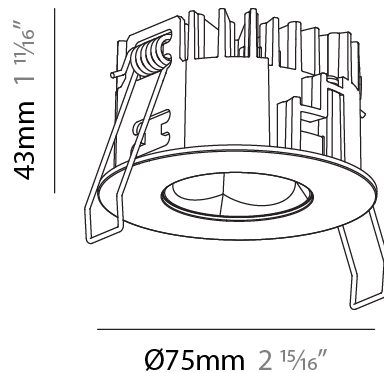

Series: Oiko Pro Round
Subseries: Oiko Pro Round Fixed
Partner: Prolicht
Division: Architectural
Installation: Recessed
Product Type: Downlight
Mounting Location: Ceiling
Light Distribution: Direct

PHYSICAL

Aperture Sizes - Downlights: 1"
Shape: Round
Diameter (mm): 75
Diameter (in): 2 ¹⁵/₁₆
Height (mm): 43
Height (in): 1 ¹¹/₁₆
Ceiling Thickness (mm): 1 - 25
Ceiling Thickness (in): 1/16 - 1 3/16
Min. Recessing Depth (mm): 50
Min. Recessing Depth (in): 1 ¹⁵/₁₆
Diffuser: Lens Pack - Spread Lens / Linear Spread Lens / Honeycomb Louver
Fixture Finish: SSR / BKV / CWI / CRY / HAB / UFT / ITA / RUA / FTG / MYG / LOD / PUS / FRO / FUP / KIA / POP / BLS / SPG / MEY / GOH / CHC / COM / ABZ / JAG / OBR / MOS / ROR
Fixture Material: Aluminum Die Cast
Cut-out Measurements: 68mm / 2 11/16" Diameter

ELECTRICAL

Lamp Type: LED (Zhaga Standard)
Input Wattage (W): 14
Total Output Wattage (W): 12.7
Dimming: Dali Dimming
Driver Included: No
Driver Location: Recessed Housing
Driver Type: Constant Current - Universal (120Vac only for DALI driver)
Driver Class: Class 2
Input Voltage (V): 120 - 277
Constant Current (MA): 700

LED

Color Temperature (°K): 2700-6500 Tunable White
Max. Delivered Lumen (lm): 1381
Nominal Lumen (lm): 1460
CRI: >93 CRI
Lamp Life (hrs): 50000
Special LEDs offerings: Tunable White

OPTICAL

Reflector°: 62
Adjustability: Fixed

RATINGS AND CERTIFICATIONS

Certified By: Certified for North American Standards
IP rating: IP20