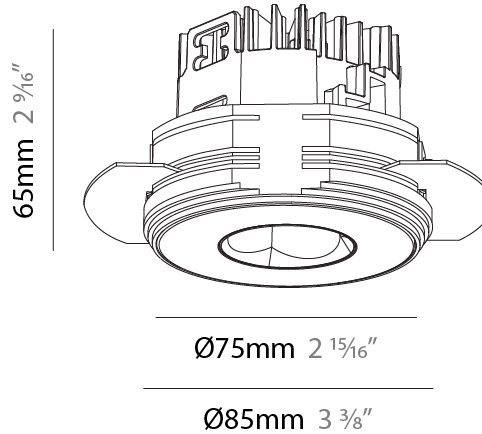

PHYSICAL

Aperture Sizes - Downlights: 1"
Shape: Round
Diameter (mm): 75
Diameter (in): 2 ¹⁵/₁₆
Height (mm): 65
Height (in): 2 ⁹/₁₆
Ceiling Thickness (mm): 10 / 12.5 / 15 / 25
Ceiling Thickness (in): 3/8 or 1/2 or 9/16 or 1
Min. Recessing Depth (mm): 70
Min. Recessing Depth (in): 2 ³/₄
Diffuser: Lens Pack - Spread Lens / Linear Spread Lens / Honeycomb Louver
Fixture Finish: SSR / BKV / CWI / CRY / HAB / UFT / ITA / RUA / FTG / MYG / LOD / PUS / FRO / FUP / KIA / POP / BLS / SPG / MEY / GOH / CHC / COM / ABZ / JAG / OBR / MOS / ROR
Fixture Material: Aluminum Die Cast
Cut-out Measurements: 68mm / 2 11/16" Diameter

ELECTRICAL

Lamp Type: LED (Zhaga Standard)
Input Wattage (W): 16
Total Output Wattage (W): 14.6
Dimming: Tri-Mode (Non-Dimming and Phase Dimming (120Vac only) and 0-10V Dimming)
Driver Included: No
Driver Location: Recessed Housing
Driver Type: Constant Current - Universal
Driver Class: Class 2
Input Voltage (V): 120 - 277
Constant Current (MA): 350

LED

Color Temperature (°K): 2700 / 3000 / 3500 / 4000
Max. Delivered Lumen (lm): 1067 / 1150 / 1217 / 1220
Nominal Lumen (lm): 1393 / 1501 / 1589 / 1592
CRI: >90 CRI
Lamp Life (hrs): 50000

OPTICAL

Reflector°: 14
Adjustability: Fixed

RATINGS AND CERTIFICATIONS

Certified By: Certified for North American Standards
IP rating: IP20