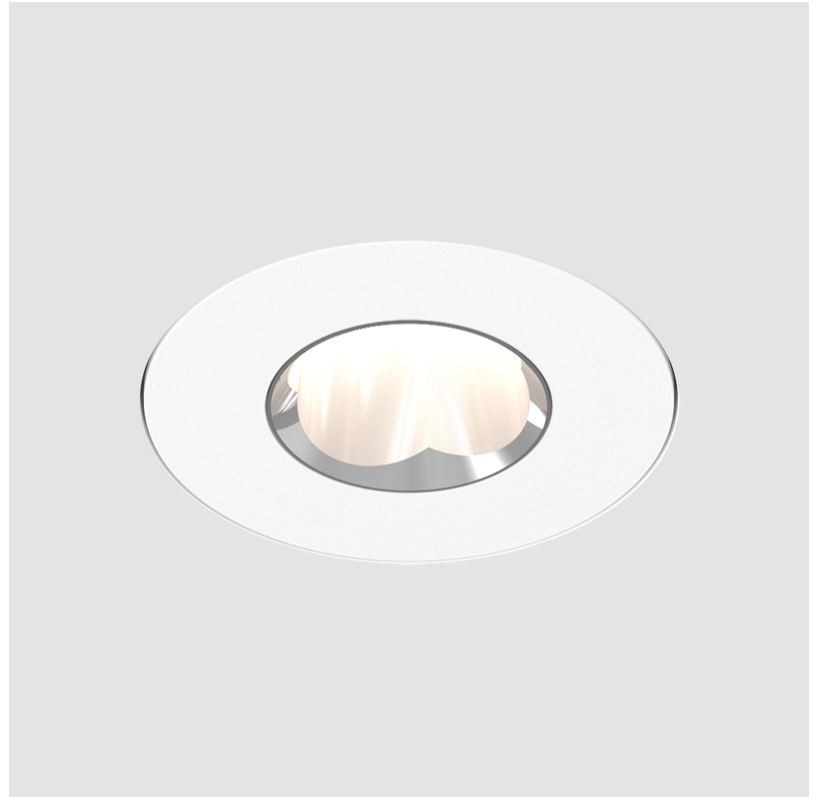

PHYSICAL

Aperture Sizes - Downlights: 1"
Shape: Round
Diameter (mm): 75
Diameter (in): 2 ¹⁵/₁₆
Height (mm): 65
Height (in): 2 ⁹/₁₆
Ceiling Thickness (mm): 10 / 12.5 / 15 / 25
Ceiling Thickness (in): 3/8 or 1/2 or 9/16 or 1
Min. Recessing Depth (mm): 70
Min. Recessing Depth (in): 2 ³/₄
Diffuser: Lens Pack - Spread Lens / Linear Spread Lens / Honeycomb Louver
Fixture Finish: SSR / BKV / CWI / CRY / HAB / UFT / ITA / RUA / FTG / MYG / LOD / PUS / FRO / FUP / KIA / POP / BLS / SPG / MEY / GOH / CHC / COM / ABZ / JAG / OBR / MOS / ROR
Fixture Material: Aluminum Die Cast
Cut-out Measurements: 86mm / 2 11/16" Diameter

ELECTRICAL

Lamp Type: LED (Zhaga Standard)
Input Wattage (W): 14
Total Output Wattage (W): 12.7
Dimming: Dali Dimming
Driver Included: No
Driver Location: Recessed Housing
Driver Type: Constant Current - Universal (120Vac only for DALI driver)
Driver Class: Class 2
Input Voltage (V): 120 - 277
Constant Current (MA): 700

LED

Color Temperature (°K): 2700-6500 Tunable White
Max. Delivered Lumen (lm): 1129
Nominal Lumen (lm): 1460
CRI: >90 CRI
Lamp Life (hrs): 50000
Special LEDs offerings: Tunable White

OPTICAL

Reflector°: 36
Adjustability: Fixed

RATINGS AND CERTIFICATIONS

Certified By: Certified for North American Standards
IP rating: IP20