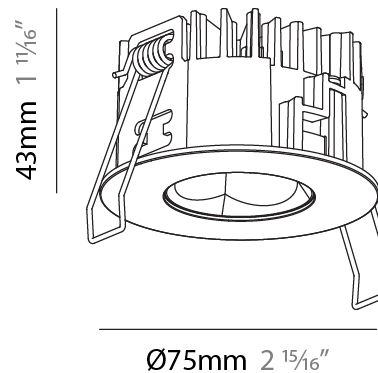

PHYSICAL

Aperture Sizes - Downlights: 1"
Shape: Round
Diameter (mm): 75
Diameter (in): 2 ¹⁵/₁₆
Height (mm): 43
Height (in): 1 ¹¹/₁₆
Ceiling Thickness (mm): 1 - 25
Ceiling Thickness (in): 1/16 - 1 3/16
Min. Recessing Depth (mm): 50
Min. Recessing Depth (in): 1 ¹⁵/₁₆
Diffuser: Lens Pack - Spread Lens / Linear Spread Lens / Honeycomb Louver
Fixture Finish: SSR / BKV / CWI / CRY / HAB / UFT / ITA / RUA / FTG / MYG / LOD / PUS / FRO / FUP / KIA / POP / BLS / SPG / MEY / GOH / CHC / COM / ABZ / JAG / OBR / MOS / ROR
Fixture Material: Aluminum Die Cast
Cut-out Measurements: 68mm / 2 11/16" Diameter

ELECTRICAL

Lamp Type: LED (Zhaga Standard)
Input Wattage (W): 15
Total Output Wattage (W): 13.6
Dimming: Tri-Mode (Non-Dimming and Phase Dimming (120Vac only) and 0-10V Dimming)
Driver Included: No
Driver Location: Recessed Housing
Driver Type: Constant Current - Universal
Driver Class: Class 2
Input Voltage (V): 120 - 277
Constant Current (MA): 350

LED

Color Temperature (°K): 2700 / 3000 / 3500 / 4000
Max. Delivered Lumen (lm): 1464 / 1556 / 1630 / 1645
Nominal Lumen (lm): 1566 / 1665 / 1743 / 1759
CRI: >90 CRI
Lamp Life (hrs): 50000

OPTICAL

Reflector: 60
Adjustability: Fixed

RATINGS AND CERTIFICATIONS

Certified By: Certified for North American Standards
IP rating: IP20