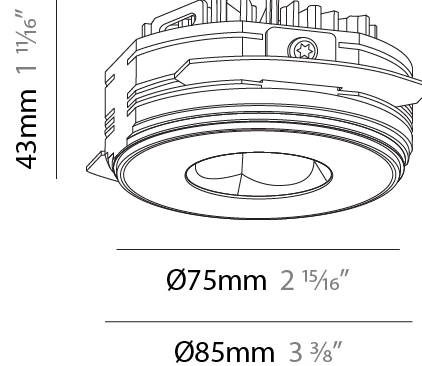

PHYSICAL

Aperture Sizes - Downlights: 1"
Shape: Round
Diameter (mm): 75
Diameter (in): 2 ¹⁵/₁₆
Height (mm): 43
Height (in): 1 ¹¹/₁₆
Ceiling Thickness (mm): 10 / 12.5 / 15 / 25
Ceiling Thickness (in): 3/8 or 1/2 or 9/16 or 1
Min. Recessing Depth (mm): 50
Min. Recessing Depth (in): 1 ¹⁵/₁₆
Diffuser: Lens Pack - Spread Lens / Linear Spread Lens / Honeycomb Louver
Fixture Finish: SSR / BKV / CWI / CRY / HAB / UFT / ITA / RUA / FTG / MYG / LOD / PUS / FRO / FUP / KIA / POP / BLS / SPG / MEY / GOH / CHC / COM / ABZ / JAG / OBR / MOS / ROR
Fixture Material: Aluminum Die Cast
Cut-out Measurements: 86mm / 2 11/16" Diameter

ELECTRICAL

Lamp Type: LED (Zhaga Standard)
Input Wattage (W): 15
Total Output Wattage (W): 13.6
Dimming: Tri-Mode (Non-Dimming and Phase Dimming (120Vac only) and 0-10V Dimming)
Driver Included: No
Driver Location: Recessed Housing
Driver Type: Constant Current - Universal
Driver Class: Class 2
Input Voltage (V): 120 - 277
Constant Current (MA): 350

LED

Color Temperature (°K): 2700 / 3000 / 3500 / 4000
Max. Delivered Lumen (lm): 1464 / 1556 / 1630 / 1645
Nominal Lumen (lm): 1566 / 1665 / 1743 / 1759
CRI: >90 CRI
Lamp Life (hrs): 50000

OPTICAL

Reflector: 60
Adjustability: Fixed

RATINGS AND CERTIFICATIONS

Certified By: Certified for North American Standards
IP rating: IP20