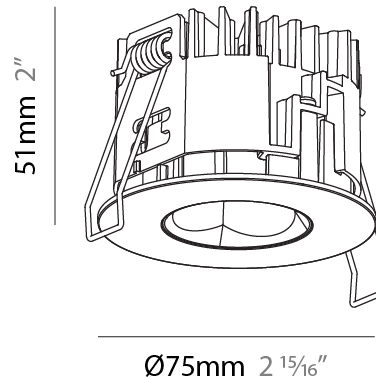

PHYSICAL

Aperture Sizes - Downlights: 1"
Shape: Round
Diameter (mm): 75
Diameter (in): 2 15/16
Height (mm): 51
Height (in): 2
Ceiling Thickness (mm): 1 - 25
Ceiling Thickness (in): 1/16 - 1 3/16
Min. Recessing Depth (mm): 55
Min. Recessing Depth (in): 2 3/16
Diffuser: Lens Pack - Spread Lens / Linear Spread Lens / Honeycomb Louver
Fixture Finish: SSR / BKV / CWI / CRY / HAB / UFT / ITA / RUA / FTG / MYG / LOD / PUS / FRO / FUP / KIA / POP / BLS / SPG / MEY / GOH / CHC / COM / ABZ / JAG / OBR / MOS / ROR
Fixture Material: Aluminum Die Cast
Cut-out Measurements: 68mm / 2 11/16" Diameter

ELECTRICAL

Lamp Type: LED (Zhaga Standard)
Input Wattage (W): 15
Total Output Wattage (W): 13.6
Dimming: Tri-Mode (Non-Dimming and Phase Dimming (120Vac only) and 0-10V Dimming)
Driver Included: No
Driver Location: Recessed Housing
Driver Type: Constant Current - Universal
Driver Class: Class 2
Input Voltage (V): 120 - 277
Constant Current (MA): 350

LED

Color Temperature (°K): 2700 / 3000 / 3500 / 4000
Max. Delivered Lumen (lm): 1375 / 1462 / 1531 / 1545
Nominal Lumen (lm): 1566 / 1665 / 1743 / 1759
CRI: >90 CRI
Lamp Life (hrs): 50000
Special LEDs offerings: Tunable White

OPTICAL

Reflector°: 50
Adjustability: Fixed

RATINGS AND CERTIFICATIONS

Certified By: Certified for North American Standards
IP rating: IP20