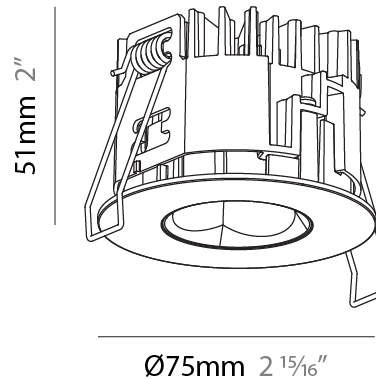

GENERAL

Series: Oiko Pro Round
Subseries: Oiko Pro Round Fixed
Partner: Prolicht
Division: Architectural
Installation: Recessed
Product Type: Downlight
Mounting Location: Ceiling
Light Distribution: Direct

PHYSICAL

Aperture Sizes - Downlights: 1"
Shape: Round
Diameter (mm): 75
Diameter (in): 2 15/16
Height (mm): 51
Height (in): 2
Ceiling Thickness (mm): 1 - 25
Ceiling Thickness (in): 1/16 - 1 3/16
Min. Recessing Depth (mm): 55
Min. Recessing Depth (in): 2 3/16
Diffuser: Lens Pack - Spread Lens / Linear Spread Lens / Honeycomb Louver
Fixture Finish: SSR / BKV / CWI / CRY / HAB / UFT / ITA / RUA / FTG / MYG / LOD / PUS / FRO / FUP / KIA / POP / BLS / SPG / MEY / GOH / CHC / COM / ABZ / JAG / OBR / MOS / ROR
Fixture Material: Aluminum Die Cast
Cut-out Measurements: 68mm / 2 11/16" Diameter

ELECTRICAL

Lamp Type: LED (Zhaga Standard)
Input Wattage (W): 14
Total Output Wattage (W): 12.7
Dimming: Dali Dimming
Driver Included: No
Driver Location: Recessed Housing
Driver Type: Constant Current - Universal (120Vac only for DALI driver)
Driver Class: Class 2
Input Voltage (V): 120 - 277
Constant Current (MA): 700

LED

Color Temperature (°K): 2700-6500 Tunable White
Max. Delivered Lumen (lm): 1240
Nominal Lumen (lm): 1460
CRI: >93 CRI
Lamp Life (hrs): 50000
Special LEDs offerings: Tunable White

OPTICAL

Reflector: 52
Adjustability: Fixed

RATINGS AND CERTIFICATIONS

Certified By: Certified for North American Standards
IP rating: IP20