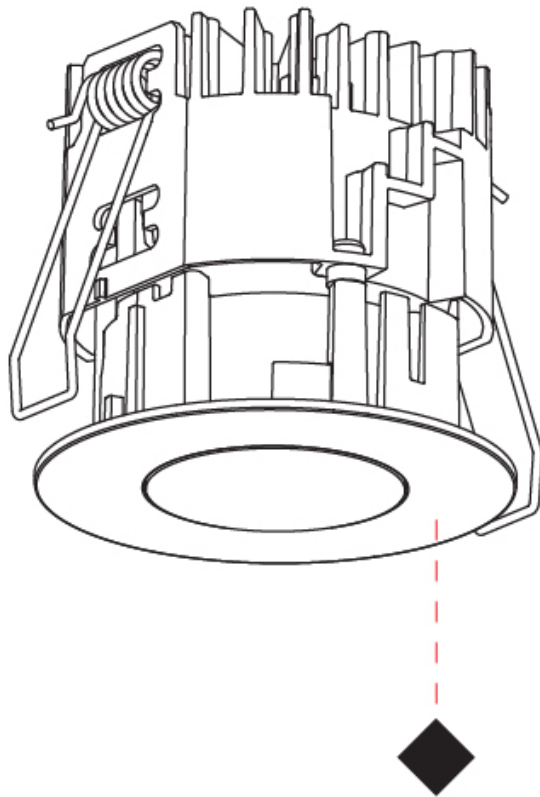

OIKO PRO ROUND FIXED RECESSED

A35870-

PROJECT

TYPE

SPECIFIER

QUANTITY

DATE