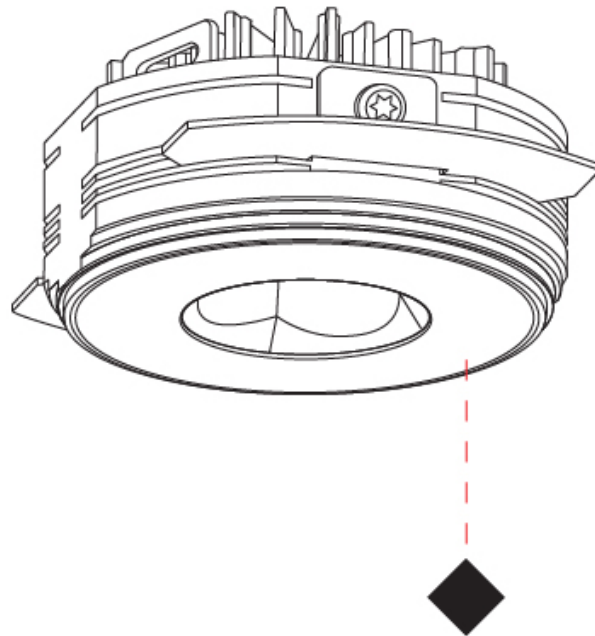

OIKO PRO ROUND FIXED TRIMLESS

A35880-

PROJECT

TYPE

SPECIFIER

QUANTITY

DATE