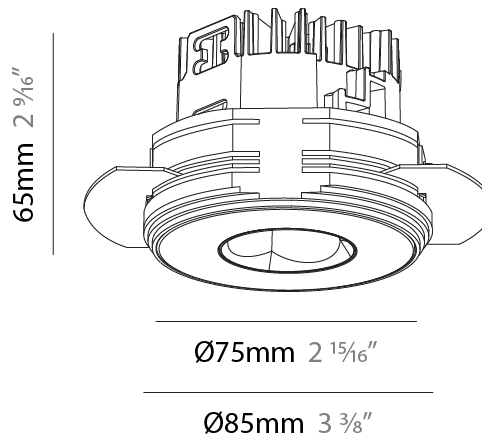

PHYSICAL

Aperture Sizes - Downlights: 1"
Shape: Round
Diameter (mm): 75
Diameter (in): 2 ¹⁵/₁₆
Height (mm): 65
Height (in): 2 ⁹/₁₆
Ceiling Thickness (mm): 10 / 12.5 / 15 / 25
Ceiling Thickness (in): 3/8 or 1/2 or 9/16 or 1
Min. Recessing Depth (mm): 70
Min. Recessing Depth (in): 2 ³/₄
Diffuser: Lens Pack - Spread Lens / Linear Spread Lens / Honeycomb Louver
Fixture Finish: SSR / BKV / CWI / CRY / HAB / UFT / ITA / RUA / FTG / MYG / LOD / PUS / FRO / FUP / KIA / POP / BLS / SPG / MEY / GOH / CHC / COM / ABZ / JAG / OBR / MOS / ROR
Fixture Material: Aluminum Die Cast
Cut-out Measurements: 86mm / 2 11/16" Diameter

ELECTRICAL

Lamp Type: LED (Zhaga Standard)
Input Wattage (W): 14
Total Output Wattage (W): 12.7
Dimming: Dali Dimming
Driver Included: No
Driver Location: Recessed Housing
Driver Type: Constant Current - Universal (120Vac only for DALI driver)
Driver Class: Class 2
Input Voltage (V): 120 - 277
Constant Current (MA): 700

LED

Color Temperature (°K): 2700-6500 Tunable White
Max. Delivered Lumen (lm): 1129
Nominal Lumen (lm): 1460
CRI: >90 CRI
Lamp Life (hrs): 50000
Special LEDs offerings: Tunable White

OPTICAL

Reflector°: 36
Adjustability: Fixed

RATINGS AND CERTIFICATIONS

Certified By: Certified for North American Standards
IP rating: IP20