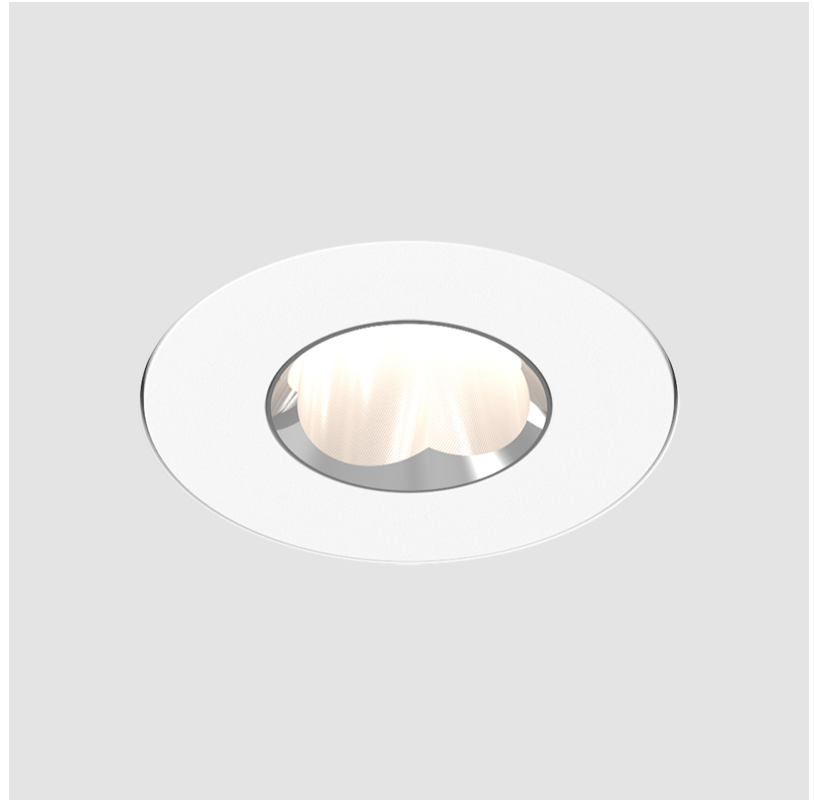

PHYSICAL

Aperture Sizes - Downlights: 1"
Shape: Round
Diameter (mm): 75
Diameter (in): 2 ¹⁵/₁₆
Height (mm): 43
Height (in): 1 ¹¹/₁₆
Ceiling Thickness (mm): 10 / 12.5 / 15 / 25
Ceiling Thickness (in): 3/8 or 1/2 or 9/16 or 1
Min. Recessing Depth (mm): 50
Min. Recessing Depth (in): 1 ¹⁵/₁₆
Diffuser: Lens Pack - Spread Lens / Linear Spread Lens / Honeycomb Louver
Fixture Finish: SSR / BKV / CWI / CRY / HAB / UFT / ITA / RUA / FTG / MYG / LOD / PUS / FRO / FUP / KIA / POP / BLS / SPG / MEY / GOH / CHC / COM / ABZ / JAG / OBR / MOS / ROR
Fixture Material: Aluminum Die Cast
Cut-out Measurements: 86mm / 2 11/16" Diameter

ELECTRICAL

Lamp Type: LED (Zhaga Standard)
Input Wattage (W): 14
Total Output Wattage (W): 12.7
Dimming: Dali Dimming
Driver Included: No
Driver Location: Recessed Housing
Driver Type: Constant Current - Universal (120Vac only for DALI driver)
Driver Class: Class 2
Input Voltage (V): 120 - 277
Constant Current (MA): 700

LED

Color Temperature (°K): 2700-6500 Tunable White
Max. Delivered Lumen (lm): 1381
Nominal Lumen (lm): 1460
CRI: >90 CRI
Lamp Life (hrs): 50000
Special LEDs offerings: Tunable White

OPTICAL

Reflector°: 62
Adjustability: Fixed

RATINGS AND CERTIFICATIONS

Certified By: Certified for North American Standards
IP rating: IP20