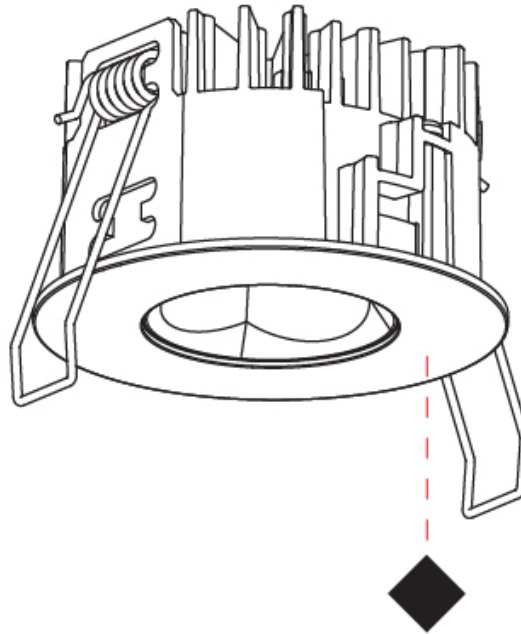

OIKO PRO ROUND FIXED RECESSED

A35873-

PROJECT

TYPE

SPECIFIER

QUANTITY

DATE