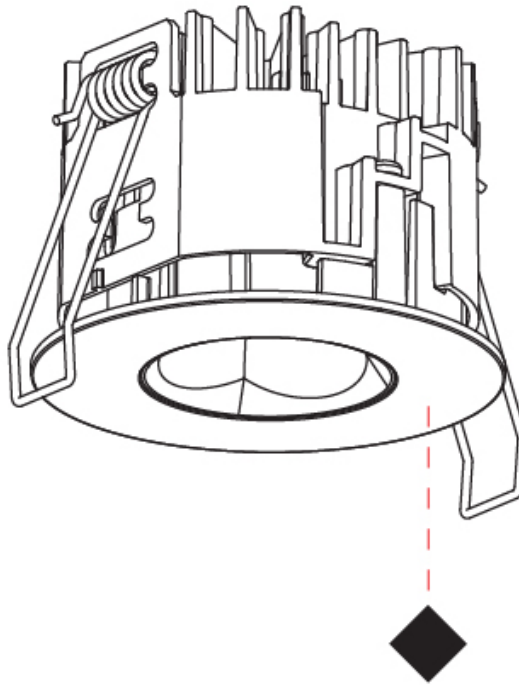

OIKO PRO ROUND FIXED RECESSED

A35868-

PROJECT

TYPE

SPECIFIER

QUANTITY

DATE