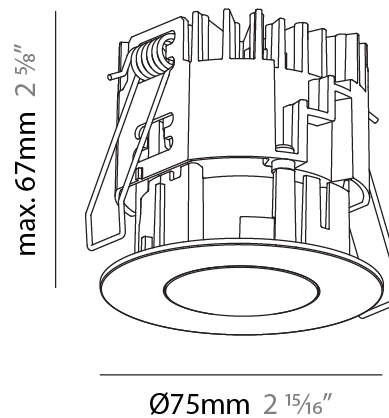

PHYSICAL

Aperture Sizes - Downlights: 1"
Shape: Round
Diameter (mm): 75
Diameter (in): 2 15/16
Height (mm): 67
Height (in): 2 5/8
Ceiling Thickness (mm): 1 - 25
Ceiling Thickness (in): 1/16 - 1 3/16
Min. Recessing Depth (mm): 75
Min. Recessing Depth (in): 2 15/16
Diffuser: Lens Pack - Spread Lens / Linear Spread Lens / Honeycomb Louver
Fixture Finish: SSR / BKV / CWI / CRY / HAB / UFT / ITA / RUA / FTG / MYG / LOD / PUS / FRO / FUP / KIA / POP / BLS / SPG / MEY / GOH / CHC / COM / ABZ / JAG / OBR / MOS / ROR
Fixture Material: Aluminum Die Cast
Cut-out Measurements: 68mm / 2 11/16" Diameter

ELECTRICAL

Lamp Type: LED (Zhaga Standard)
Input Wattage (W): 16
Total Output Wattage (W): 14.6
Dimming: Tri-Mode (Non-Dimming and Phase Dimming (120Vac only) and 0-10V Dimming)
Driver Included: No
Driver Location: Recessed Housing
Driver Type: Constant Current - Universal
Driver Class: Class 2
Input Voltage (V): 120 - 277
Constant Current (MA): 350

LED

Color Temperature (°K): 2700 / 3000 / 3500 / 4000
Max. Delivered Lumen (lm): 1017 / 1096 / 1160 / 1162
Nominal Lumen (lm): 1393 / 1501 / 1589 / 1592
CRI: >90 CRI
Lamp Life (hrs): 50000

OPTICAL

Reflector: 16
Adjustability: Fixed

RATINGS AND CERTIFICATIONS

Certified By: Certified for North American Standards
IP rating: IP54