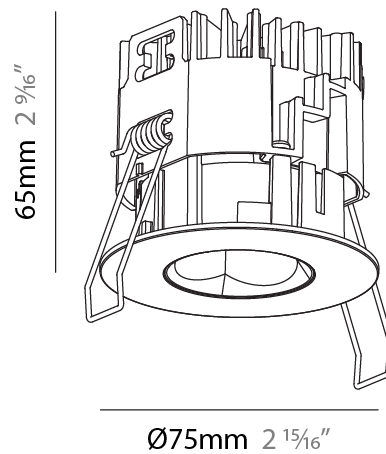

PHYSICAL

Aperture Sizes - Downlights: 1"
Shape: Round
Diameter (mm): 75
Diameter (in): 2 15/16
Height (mm): 65
Height (in): 2 9/16
Ceiling Thickness (mm): 1 - 25
Ceiling Thickness (in): 1/16 - 1 3/16
Min. Recessing Depth (mm): 70
Min. Recessing Depth (in): 2 3/4
Diffuser: Lens Pack - Spread Lens / Linear Spread Lens / Honeycomb Louver
Fixture Finish: SSR / BKV / CWI / CRY / HAB / UFT / ITA / RUA / FTG / MYG / LOD / PUS / FRO / FUP / KIA / POP / BLS / SPG / MEY / GOH / CHC / COM / ABZ / JAG / OBR / MOS / ROR
Fixture Material: Aluminum Die Cast
Cut-out Measurements: 68mm / 2 11/16" Diameter

ELECTRICAL

Lamp Type: LED (Zhaga Standard)
Input Wattage (W): 15
Total Output Wattage (W): 13.6
Dimming: Tri-Mode (Non-Dimming and Phase Dimming (120Vac only) and 0-10V Dimming)
Driver Included: No
Driver Location: Recessed Housing
Driver Type: Constant Current - Universal
Driver Class: Class 2
Housing: See Components
Input Voltage (V): 120 - 277
Constant Current (MA): 350

LED

Color Temperature (°K): 2700 / 3000 / 3500 / 4000
Max. Delivered Lumen (lm): 1295 / 1377 / 1442 / 1455
Nominal Lumen (lm): 1566 / 1665 / 1743 / 1759
CRI: >90 CRI
Lamp Life (hrs): 50000

OPTICAL

Reflector°: 34
Adjustability: Fixed

RATINGS AND CERTIFICATIONS

Certified By: Certified for North American Standards
IP rating: IP20