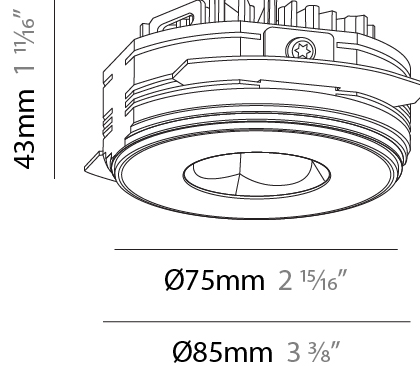

PHYSICAL

Aperture Sizes - Downlights: 1"
Shape: Round
Diameter (mm): 75
Diameter (in): 2 ¹⁵/₁₆
Height (mm): 43
Height (in): 1 ¹¹/₁₆
Ceiling Thickness (mm): 10 / 12.5 / 15 / 25
Ceiling Thickness (in): 3/8 or 1/2 or 9/16 or 1
Min. Recessing Depth (mm): 50
Min. Recessing Depth (in): 1 ¹⁵/₁₆
Diffuser: Lens Pack - Spread Lens / Linear Spread Lens / Honeycomb Louver
Fixture Finish: SSR / BKV / CWI / CRY / HAB / UFT / ITA / RUA / FTG / MYG / LOD / PUS / FRO / FUP / KIA / POP / BLS / SPG / MEY / GOH / CHC / COM / ABZ / JAG / OBR / MOS / ROR
Fixture Material: Aluminum Die Cast
Cut-out Measurements: 86mm / 2 11/16" Diameter

ELECTRICAL

Lamp Type: LED (Zhaga Standard)
Input Wattage (W): 14
Total Output Wattage (W): 12.7
Dimming: Dali Dimming
Driver Included: No
Driver Location: Recessed Housing
Driver Type: Constant Current - Universal (120Vac only for DALI driver)
Driver Class: Class 2
Input Voltage (V): 120 - 277
Constant Current (MA): 700

LED

Color Temperature (°K): 2700-6500 Tunable White
Max. Delivered Lumen (lm): 1381
Nominal Lumen (lm): 1460
CRI: >90 CRI
Lamp Life (hrs): 50000
Special LEDs offerings: Tunable White

OPTICAL

Reflector°: 62
Adjustability: Fixed

RATINGS AND CERTIFICATIONS

Certified By: Certified for North American Standards
IP rating: IP20