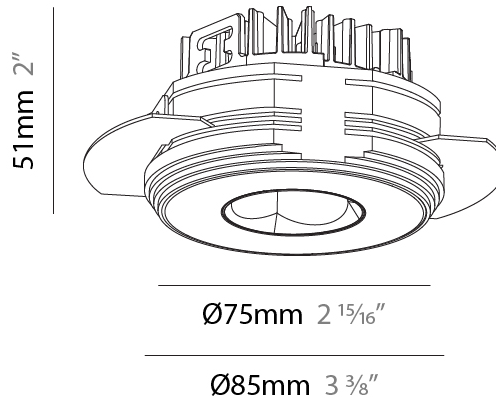

PHYSICAL

Aperture Sizes - Downlights: 1"
Shape: Round
Diameter (mm): 75
Diameter (in): 2 15/16
Height (mm): 51
Height (in): 2
Ceiling Thickness (mm): 10 / 12.5 / 15 / 25
Ceiling Thickness (in): 3/8 or 1/2 or 9/16 or 1
Min. Recessing Depth (mm): 60
Min. Recessing Depth (in): 2 3/8
Diffuser: Lens Pack - Spread Lens / Linear Spread Lens / Honeycomb Louver
Fixture Finish: SSR / BKV / CWI / CRY / HAB / UFT / ITA / RUA / FTG / MYG / LOD / PUS / FRO / FUP / KIA / POP / BLS / SPG / MEY / GOH / CHC / COM / ABZ / JAG / OBR / MOS / ROR
Fixture Material: Aluminum Die Cast
Cut-out Measurements: 68mm / 2 11/16" Diameter

ELECTRICAL

Lamp Type: LED (Zhaga Standard)
Input Wattage (W): 15
Total Output Wattage (W): 13.6
Dimming: Tri-Mode (Non-Dimming and Phase Dimming (120Vac only) and 0-10V Dimming)
Driver Included: No
Driver Location: Recessed Housing
Driver Type: Constant Current - Universal
Driver Class: Class 2
Input Voltage (V): 120 - 277
Constant Current (MA): 350

LED

Color Temperature (°K): 2700 / 3000 / 3500 / 4000
Max. Delivered Lumen (lm): 1375 / 1462 / 1531 / 1545
Nominal Lumen (lm): 1566 / 1665 / 1743 / 1759
CRI: >90 CRI
Lamp Life (hrs): 50000

OPTICAL

Reflector°: 50
Adjustability: Fixed

RATINGS AND CERTIFICATIONS

Certified By: Certified for North American Standards
IP rating: IP20