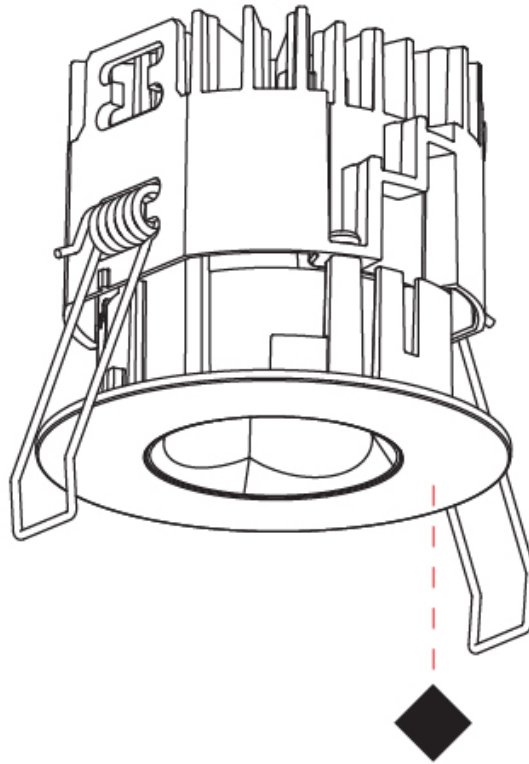

OIKO PRO ROUND FIXED RECESSED

A35867-

PROJECT _____

TYPE _____

SPECIFIER _____

QUANTITY _____

DATE _____

A